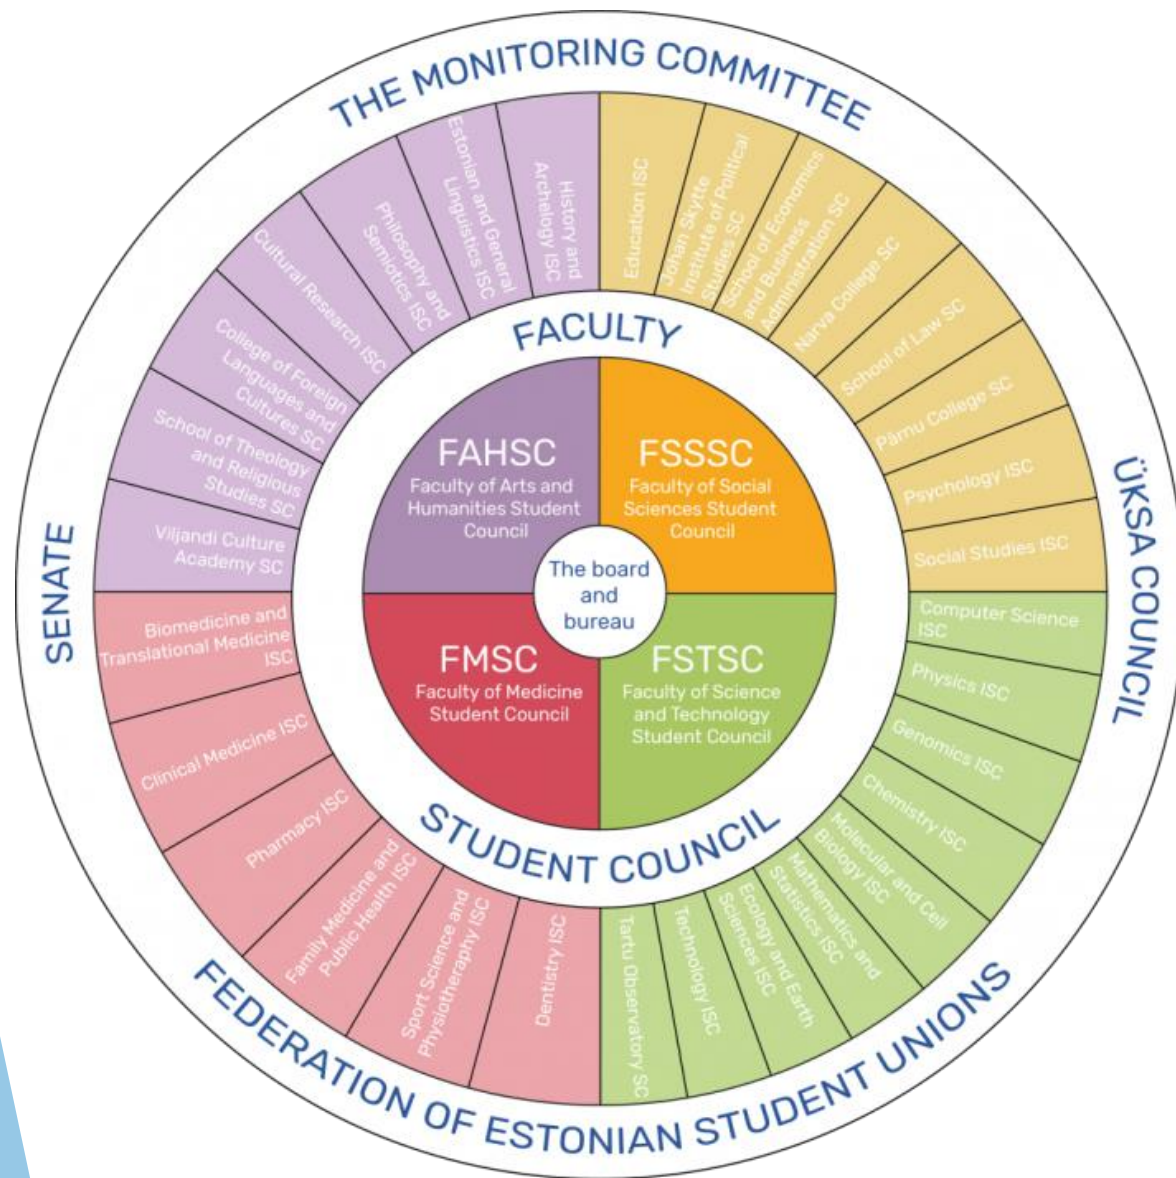

Student Union of the University of Tartu – UTSU

Anette-Mai Pirk-Birk

Teele Kanarbik

2024

The Board and the Office

- Renar Kihho – President
- Teele Kanarbik – Vice President
- Anette-Mai Pirk-Birk – Vice President
- Joosep Heinsalu – Policy Advisor
- Elsa Triin Raidla – Communication Specialist
- Karoli Luige – Marketing Specialist
- Martina Heimo – Legal Advisor
- Kirke Piiskoppel – Development Advisor
- Marleen Marjapuu – Interpreter
- Roger Rikberg – Office Manager

What does UTSU do?

- Study quality improvements
- National University anniversary ball (01.12)
- Morning and Night Library

What does UTSU do?

- Co-operation with other organizations and student unions
- Enlight Student Network

UNIVERSITY OF TARTU
Student Union

1632

Internal events

- Autumn, Winter and Spring Trips
- UTSU Christmas
- UTSU birthday
- Other events

How can UTSU help you?

- **Problems with study quality?**
- **Problems with courses, lecturers, curriculum?** → Contact the student representatives from your institute: <https://www.tyee.ut.ee/representatives/>
- **Need legal advice regarding your studies?** → Contact our legal advisor: tyee@ut.ee or martina.heimo@ut.ee