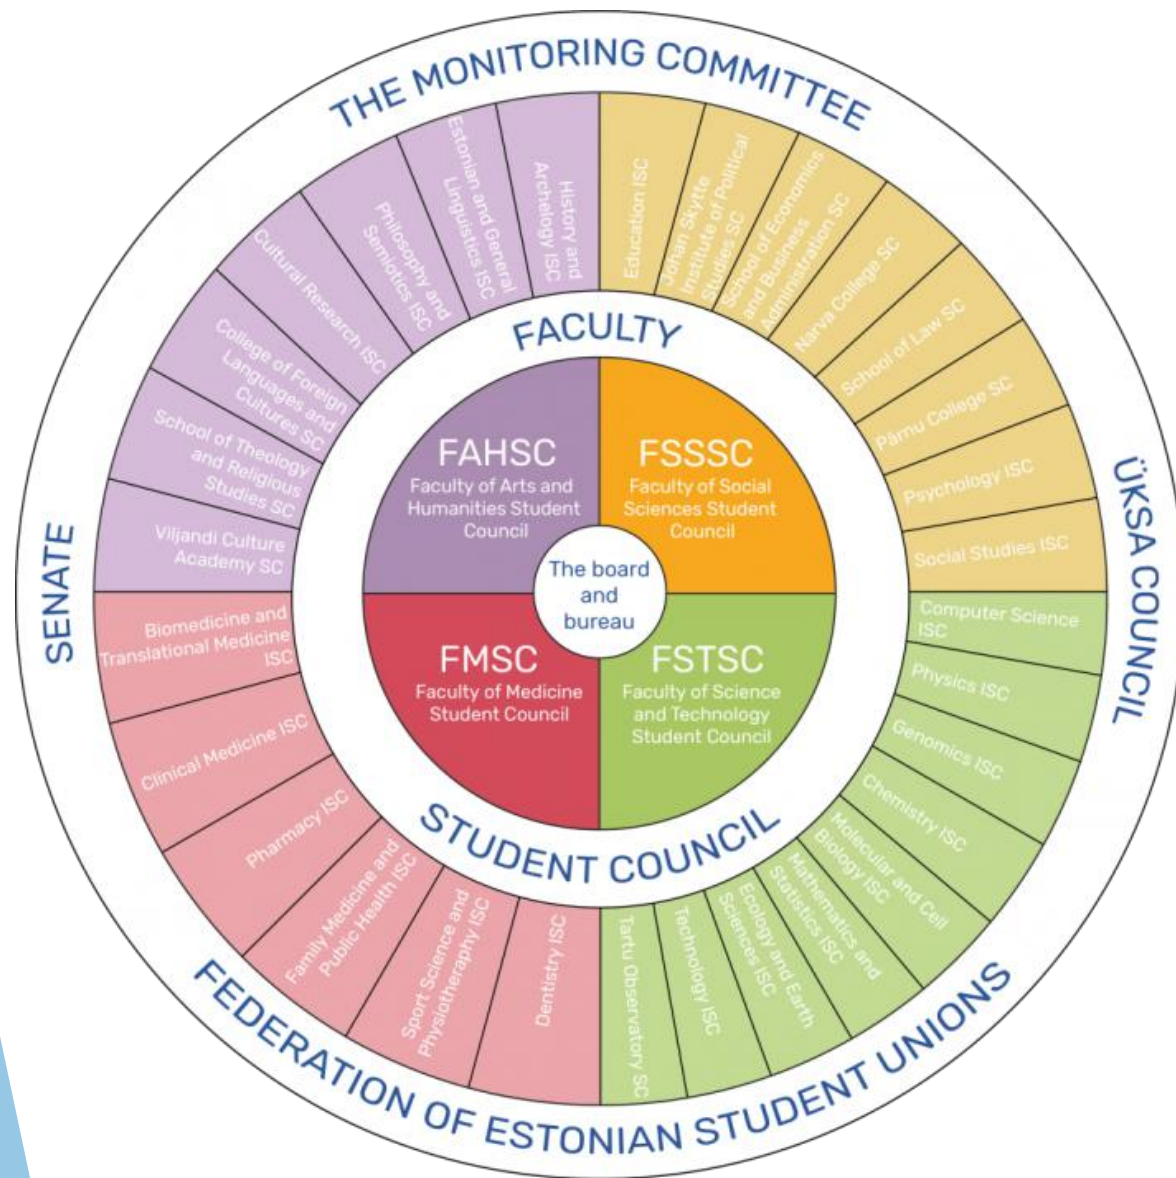

# Student Union of the University of Tartu – UTSU

Kirke Piiskoppel

2025

# What does UTSU do?

- Study quality improvements
- National University anniversary ball (01.12)
- Morning and Night Library

UNIVERSITY OF TARTU  
Student Union

# What does UTSU do?

- Co-operation with other organizations and student unions
- Enlight Student Network

# Internal events

- Autumn, Winter and Spring Trips
- UTSU Christmas
- UTSU birthday
- Achievements and rewards